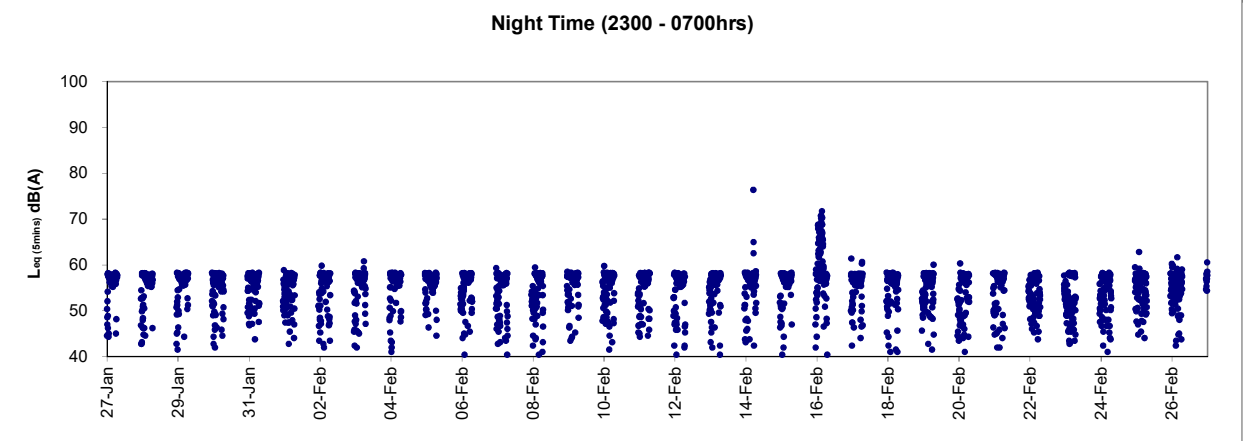

Graphic Presentation of Real Time Noise Monitoring Result (RTN2a- Hong Kong Electric Centre)