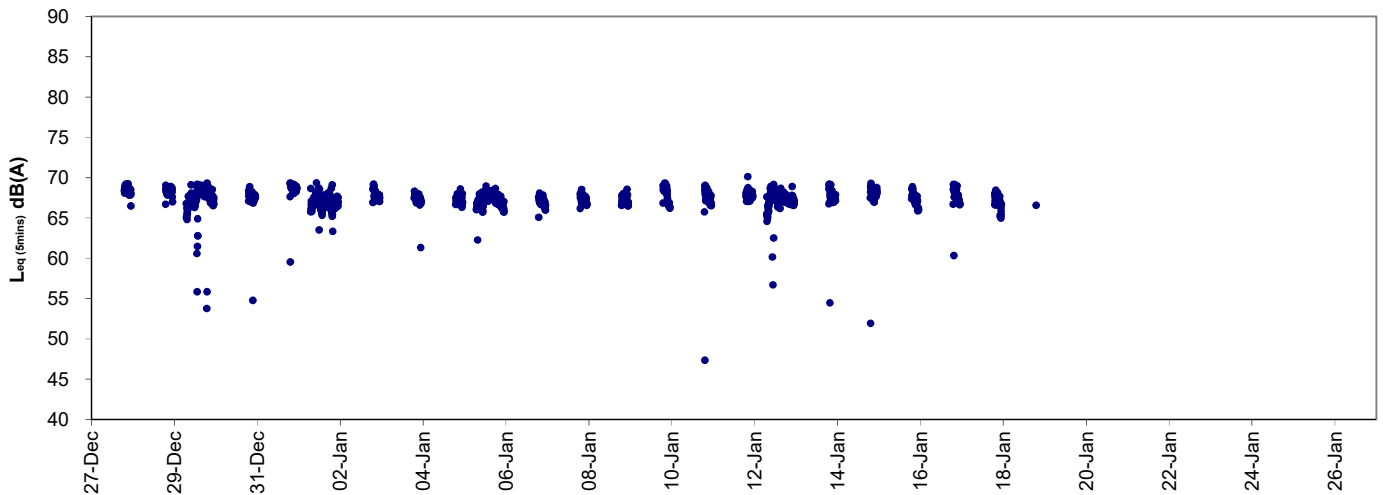

Day Time (0700 -1900 hrs on normal weekdays)

Restricted hours (1900 - 2300) on normal weekdays and 0700 - 2300 hrs on public holidays)

Night Time (2300 - 0700hrs)

Remark:

- Power supply was suspended from 10 January 2020 02:51 to 11:11 due to interruption.
- Power supply was suspended from 17 January 2020 00:46 to 10:56 due to interruption.
- Power supply was suspended from 18 January 2020 02:36 to 21 January 2020 11:16 due to interruption.
- Power supply was suspended from 22 January 2020 02:56 to 24 January 2020 10:41 due to interruption.
- Power supply was suspended from 24 January 2020 02:26 to 26 January 2020 23:56 due to interruption.