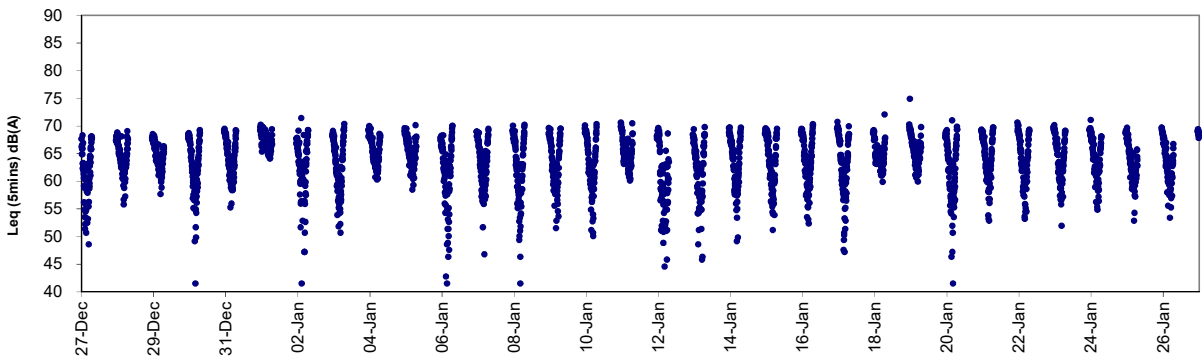

Night Time (2300 - 0700hrs)