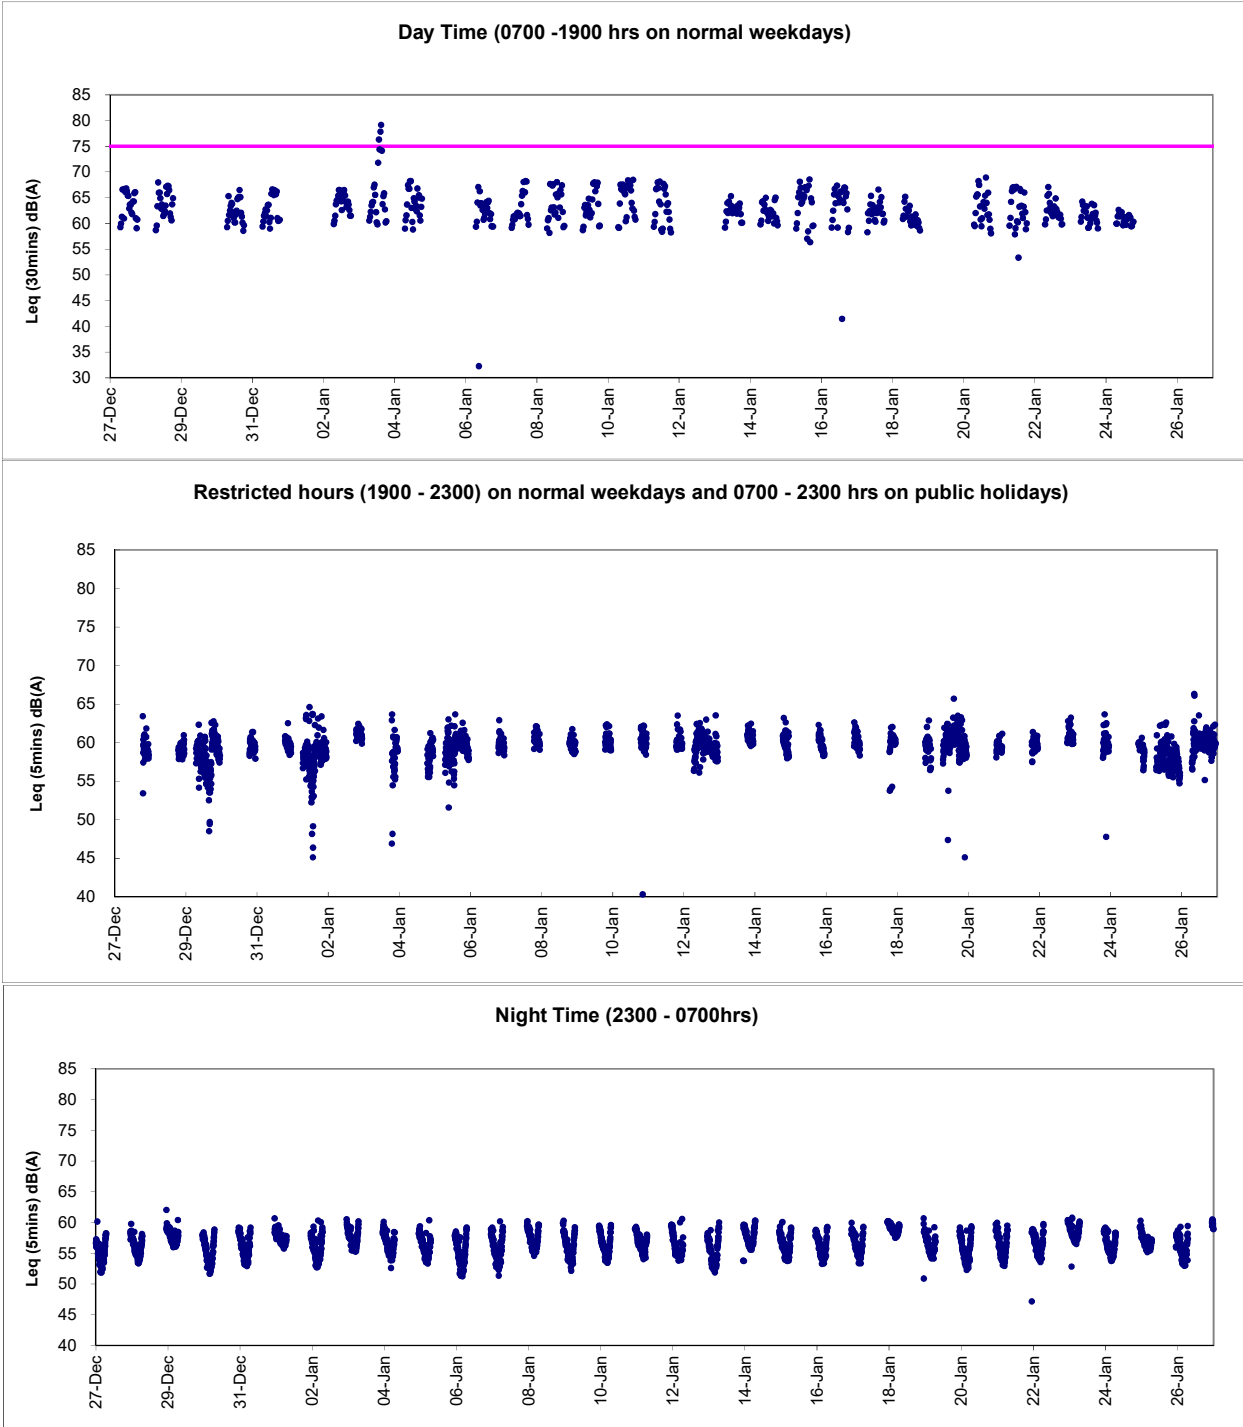

Day Time (0700 -1900 hrs on normal weekdays)

Restricted hours (1900 - 2300) on normal weekdays and 0700 - 2300 hrs on public holidays)

Night Time (2300 - 0700hrs)

Remark:

- Power supply was suspended from 10 January 2020 02:51 to 11:11 due to interruption.
- Power supply was suspended from 17 January 2020 00:46 to 10:56 due to interruption.
- Power supply was suspended from 18 January 2020 02:36 to 21 January 2020 11:16 due to interruption.
- Power supply was suspended from 22 January 2020 02:56 to 24 January 2020 10:41 due to interruption.
- Power supply was suspended from 24 January 2020 02:26 to 26 January 2020 23:56 due to interruption.

Graphic Presentation of Real Time Noise Monitoring Result (RTN2a- Hong Kong Electric Centre)

Graphic Presentation of Real Time Noise Monitoring Result (RTN3-Yu Lee Mo Fan Memorial School)

Day Time (0700 -1900 hrs on normal weekdays)

Restricted hours (1900 - 2300) on normal weekdays and 0700 - 2300 hrs on public holidays)

Night Time (2300 - 0700hrs)

Graphic Presentation of Real Time Noise Monitoring Result (RTN4-Causeway Bay Community Centre)

Graphic Presentation of Real Time Noise Monitoring Result (RTN1-Food and Environmental Hygiene Department Depot)

Remark:

Power supply was suspended from 27 January 2020 00:01 to 31 January 11:01 due to interruption.
Power supply was suspended from 11 February 2020 11:31 to 14 February 11:31 due to interruption.
Power supply was suspended from 14 February 2020 18:01 to 18 February 11:01 due to interruption.