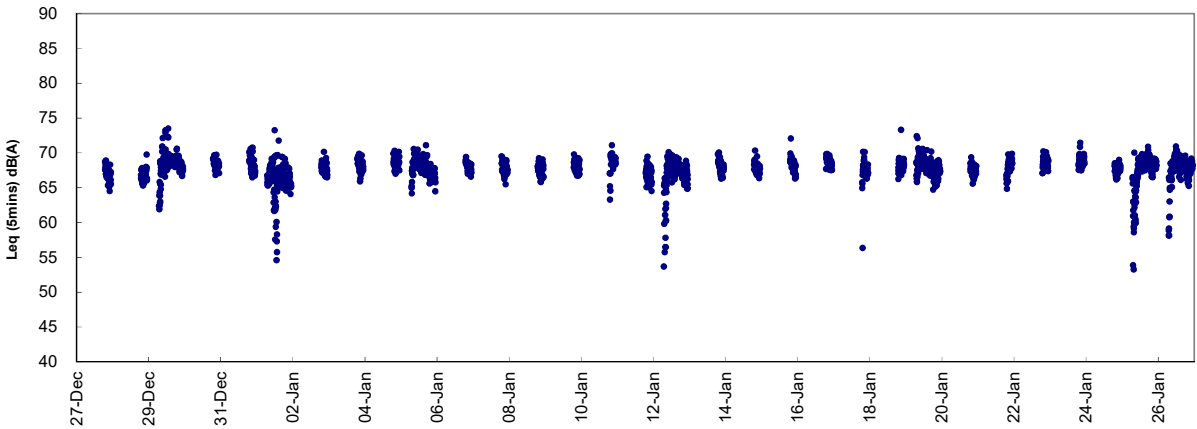

Graphic Presentation of Real Time Noise Monitoring Result (RTN2a- Hong Kong Electric Centre)

Graphic Presentation of Real Time Noise Monitoring Result (RTN3-Yu Lee Mo Fan Memorial School)

Day Time (0700 -1900 hrs on normal weekdays)

Restricted hours (1900 - 2300) on normal weekdays and 0700 - 2300 hrs on public holidays)

Night Time (2300 - 0700hrs)

Graphic Presentation of Real Time Noise Monitoring Result (RTN4-Causeway Bay Community Centre)