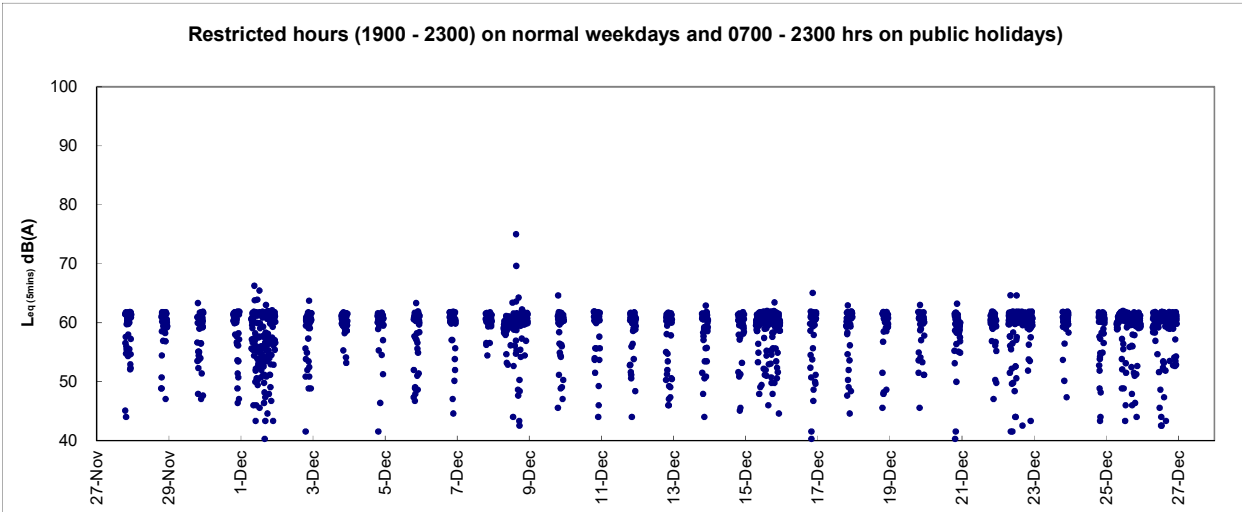

Graphic Presentation of Real Time Noise Monitoring Result (RTN2a- Hong Kong Electric Centre)