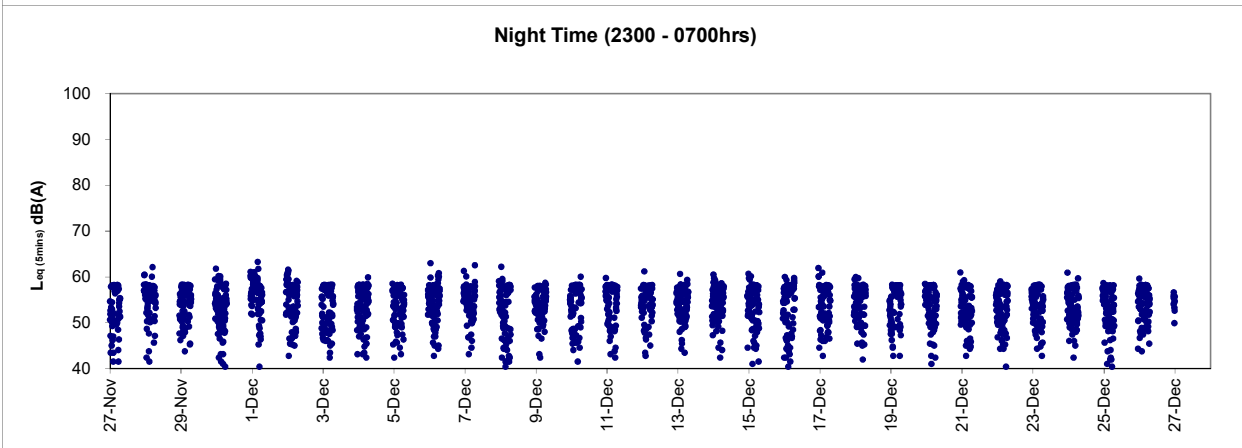

Graphic Presentation of Real Time Noise Monitoring Result (RTN2a- Hong Kong Electric Centre)