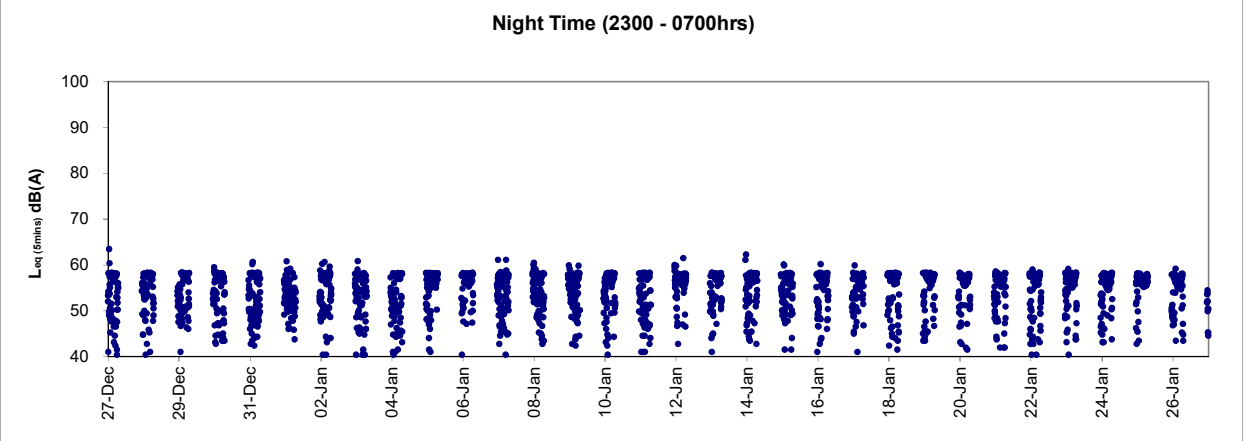

Day Time (0700 -1900 hrs on normal weekdays)

Restricted hours (1900 - 2300) on normal weekdays and 0700 - 2300 hrs on public holidays)

Night Time (2300 - 0700hrs)

Remark:

- Power supply was suspended from 10 January 2020 02:51 to 11:11 due to interruption.
- Power supply was suspended from 17 January 2020 00:46 to 10:56 due to interruption.
- Power supply was suspended from 18 January 2020 02:36 to 21 January 2020 11:16 due to interruption.
- Power supply was suspended from 22 January 2020 02:56 to 24 January 2020 10:41 due to interruption.
- Power supply was suspended from 24 January 2020 02:26 to 26 January 2020 23:56 due to interruption.

Graphic Presentation of Real Time Noise Monitoring Result (RTN2a- Hong Kong Electric Centre)

Graphic Presentation of Real Time Noise Monitoring Result (RTN3-Yu Lee Mo Fan Memorial School)

Day Time (0700 -1900 hrs on normal weekdays)