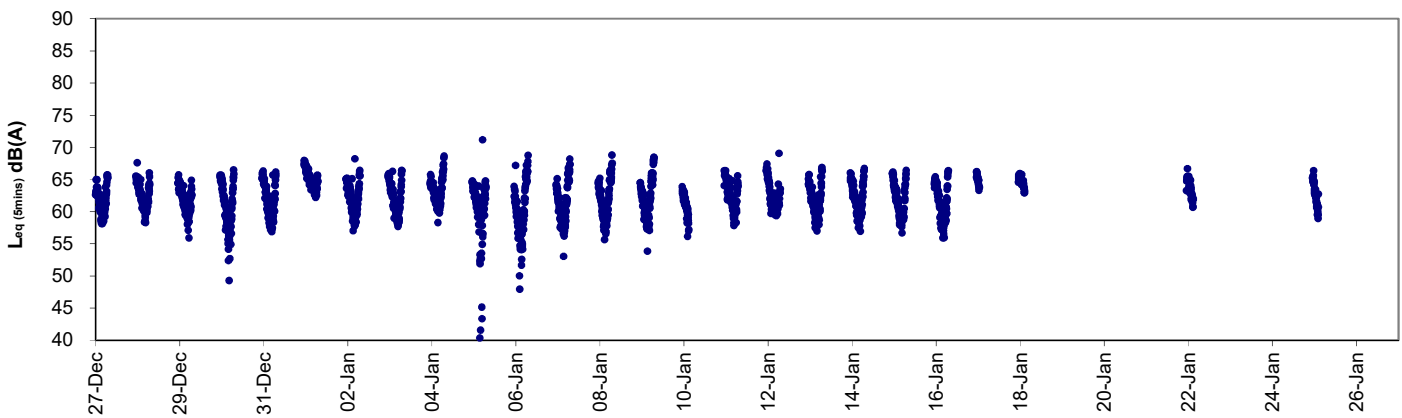

Day Time (0700 -1900 hrs on normal weekdays)

Restricted hours (1900 - 2300) on normal weekdays and 0700 - 2300 hrs on public holidays)

Night Time (2300 - 0700hrs)

Remark:

- Power supply was suspended from 10 January 2020 02:51 to 11:11 due to interruption.
- Power supply was suspended from 17 January 2020 00:46 to 10:56 due to interruption.
- Power supply was suspended from 18 January 2020 02:36 to 21 January 2020 11:16 due to interruption.
- Power supply was suspended from 22 January 2020 02:56 to 24 January 2020 10:41 due to interruption.
- Power supply was suspended from 24 January 2020 02:26 to 26 January 2020 23:56 due to interruption.