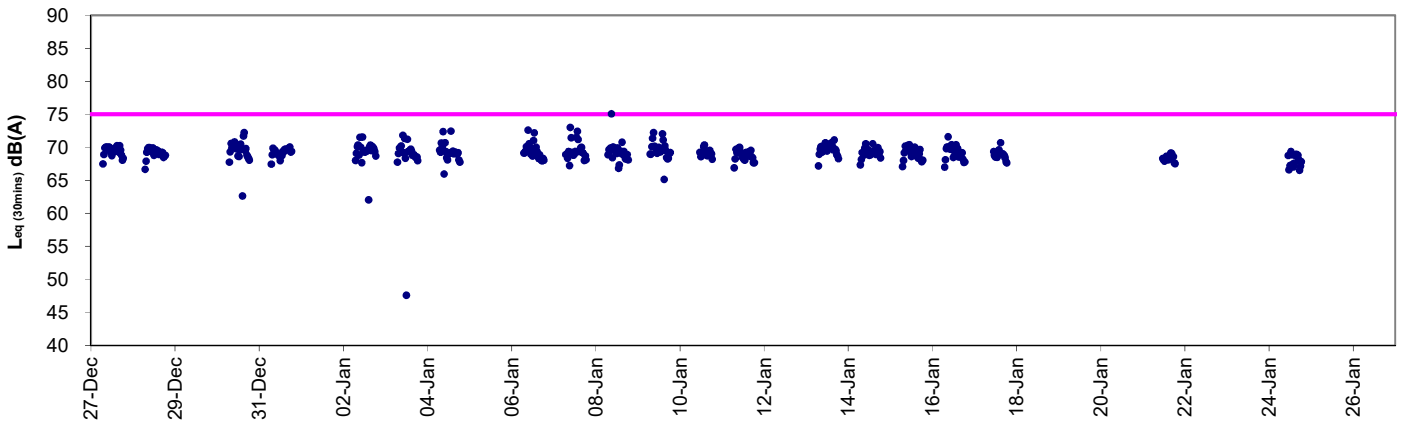

Graphic Presentation of Real Time Noise Monitoring Result (RTN1-Food and Environmental Hygiene Department Depot)

Day Time (0700 -1900 hrs on normal weekdays)