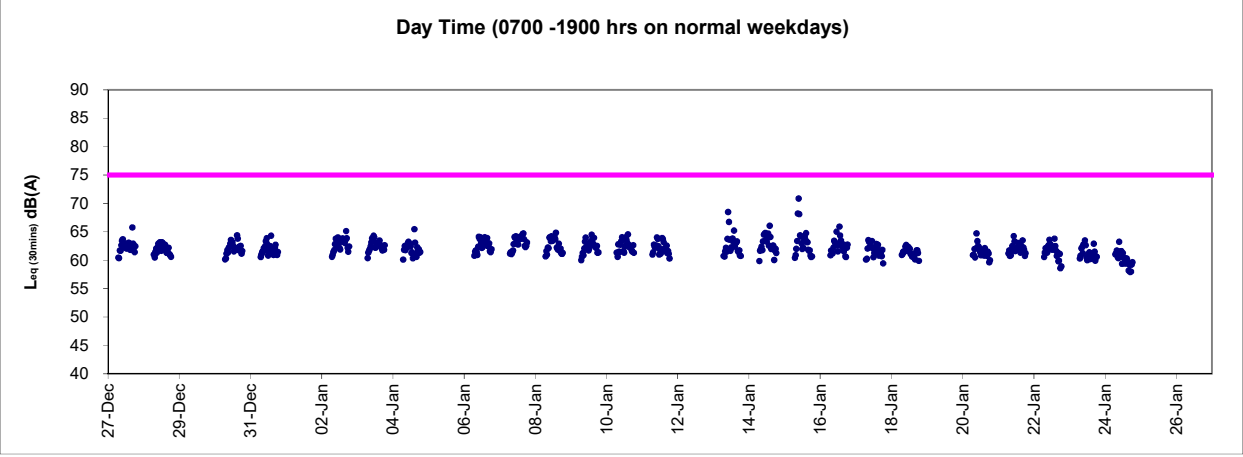

Day Time (0700 -1900 hrs on normal weekdays)

Restricted hours (1900 - 2300) on normal weekdays and 0700 - 2300 hrs on public holidays)

Night Time (2300 - 0700hrs)

Remark:

- Power supply was suspended from 10 January 2020 02:51 to 11:11 due to interruption.
- Power supply was suspended from 17 January 2020 00:46 to 10:56 due to interruption.
- Power supply was suspended from 18 January 2020 02:36 to 21 January 2020 11:16 due to interruption.
- Power supply was suspended from 22 January 2020 02:56 to 24 January 2020 10:41 due to interruption.
- Power supply was suspended from 24 January 2020 02:26 to 26 January 2020 23:56 due to interruption.

Graphic Presentation of Real Time Noise Monitoring Result (RTN2a- Hong Kong Electric Centre)

Graphic Presentation of Real Time Noise Monitoring Result (RTN3-Yu Lee Mo Fan Memorial School)

Day Time (0700 -1900 hrs on normal weekdays)

Restricted hours (1900 - 2300) on normal weekdays and 0700 - 2300 hrs on public holidays)

Night Time (2300 - 0700hrs)

Graphic Presentation of Real Time Noise Monitoring Result (RTN4-Causeway Bay Community Centre)