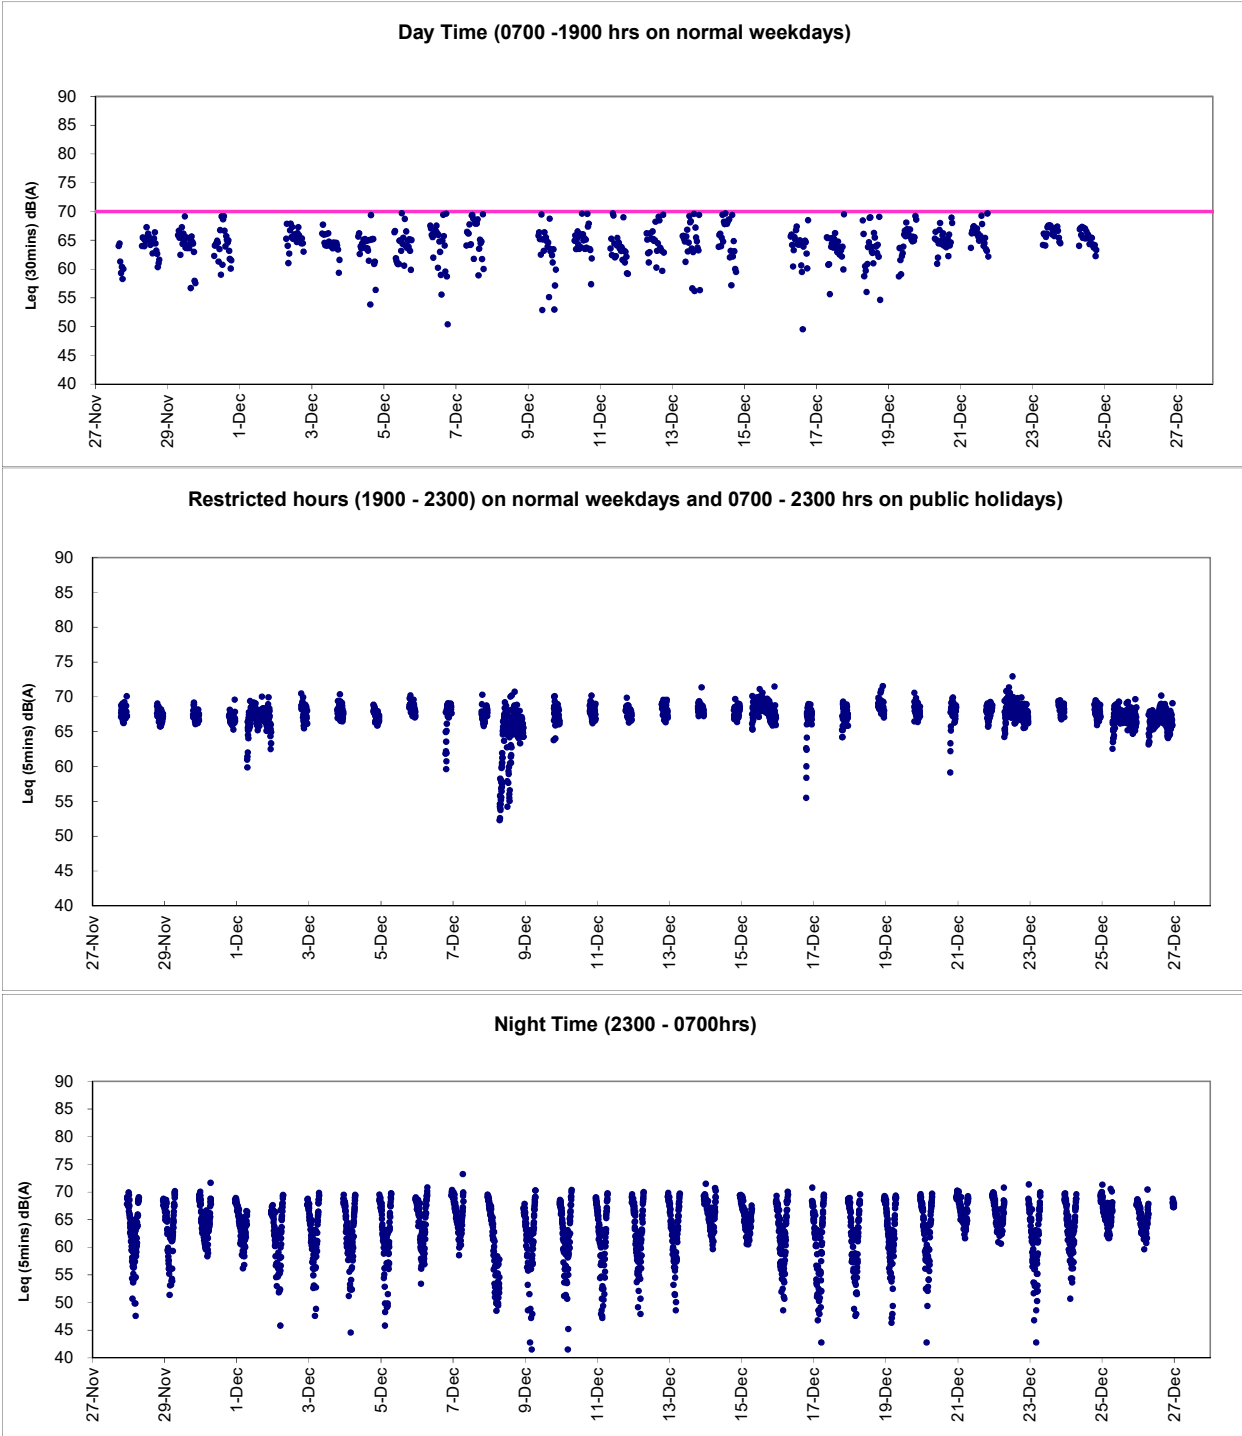

Graphic Presentation of Real Time Noise Monitoring Result (RTN1-Food and Environmental Hygiene Department Depot)

Remark:
Power supply was suspended from 28 November 2019 11:26 to 29 November 11:16 due to interruption.

Graphic Presentation of Real Time Noise Monitoring Result (RTN2a- Hong Kong Electric Centre)

Graphic Presentation of Real Time Noise Monitoring Result (RTN3-Yu Lee Mo Fan Memorial School)

Remark:
Power supply was suspended from 26 November 2019 00:01 to 27 November 15:11 due to interruption.

Graphic Presentation of Real Time Noise Monitoring Result (RTN4-Causeway Bay Community Centre)

Remark:
Power supply was suspended from 20 December 2019 10:06 to 10:26 due to interruption.

Graphic Presentation of Real Time Noise Monitoring Result (RTN1-Food and Environmental Hygiene Department Depot)