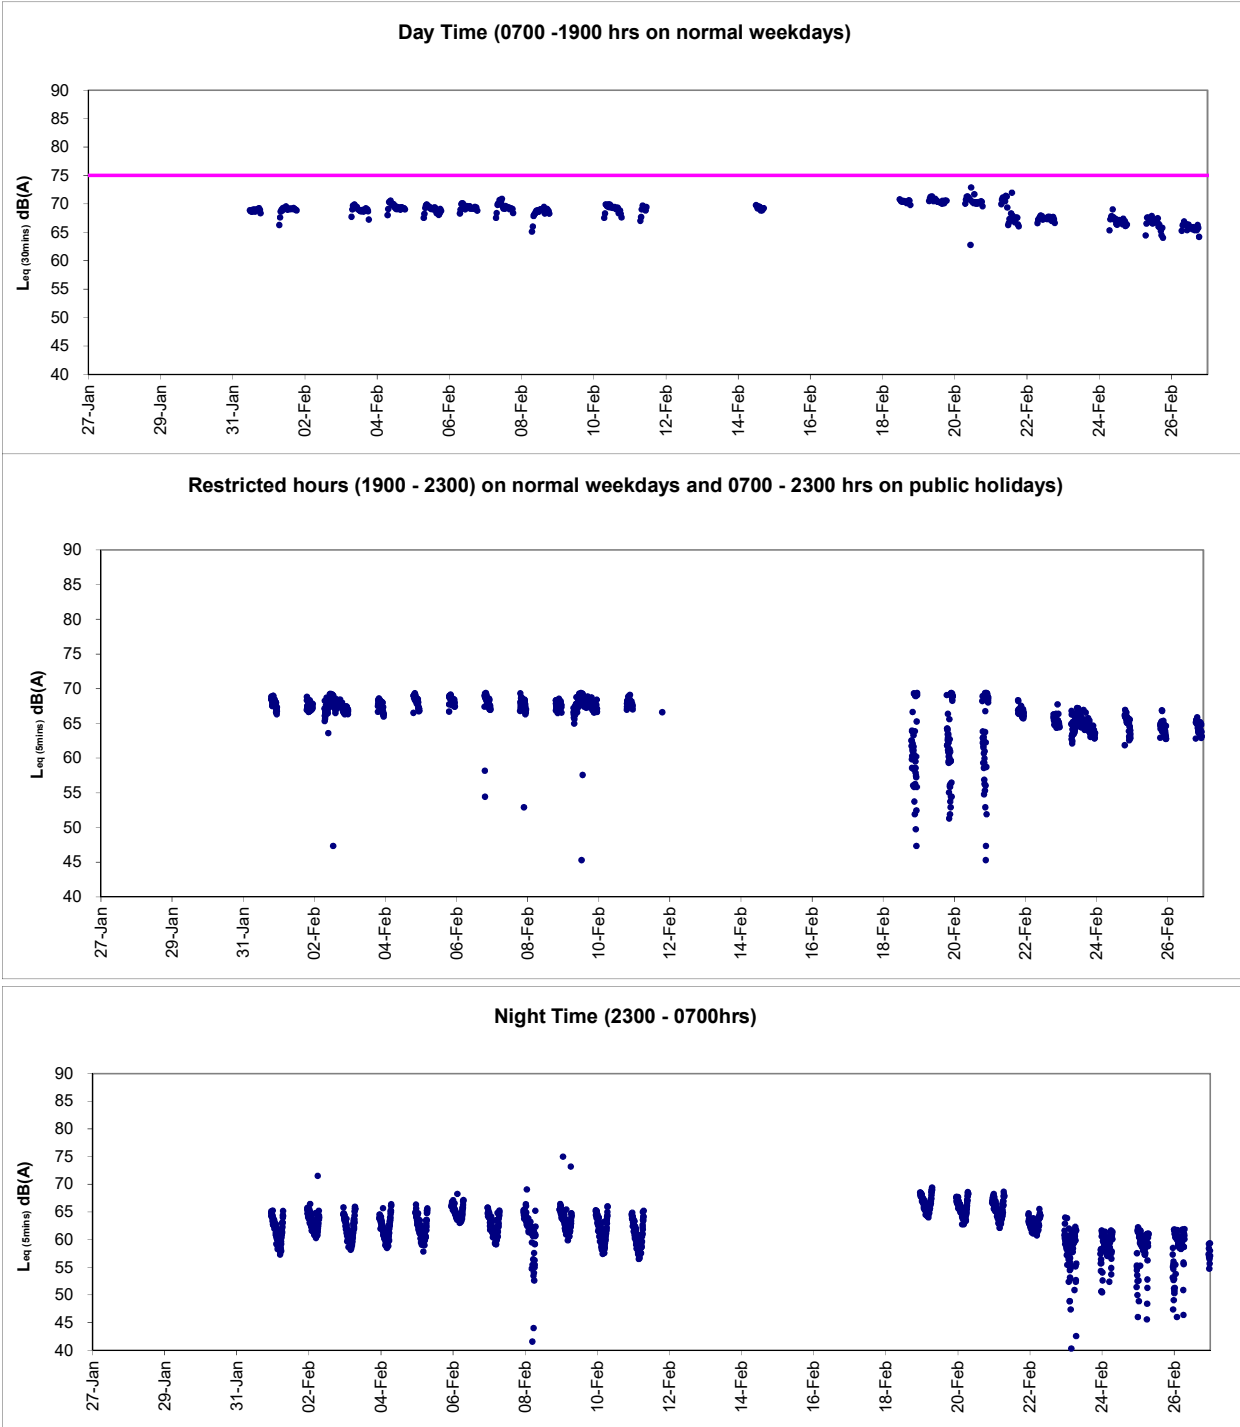

Day Time (0700 -1900 hrs on normal weekdays)

Restricted hours (1900 - 2300) on normal weekdays and 0700 - 2300 hrs on public holidays)

Night Time (2300 - 0700hrs)

Remark:

- Power supply was suspended from 10 January 2020 02:51 to 11:11 due to interruption.
- Power supply was suspended from 17 January 2020 00:46 to 10:56 due to interruption.
- Power supply was suspended from 18 January 2020 02:36 to 21 January 2020 11:16 due to interruption.
- Power supply was suspended from 22 January 2020 02:56 to 24 January 2020 10:41 due to interruption.
- Power supply was suspended from 24 January 2020 02:26 to 26 January 2020 23:56 due to interruption.

Graphic Presentation of Real Time Noise Monitoring Result (RTN2a- Hong Kong Electric Centre)

Graphic Presentation of Real Time Noise Monitoring Result (RTN3-Yu Lee Mo Fan Memorial School)

Day Time (0700 -1900 hrs on normal weekdays)

Restricted hours (1900 - 2300) on normal weekdays and 0700 - 2300 hrs on public holidays)

Night Time (2300 - 0700hrs)

Graphic Presentation of Real Time Noise Monitoring Result (RTN4-Causeway Bay Community Centre)

Graphic Presentation of Real Time Noise Monitoring Result (RTN1-Food and Environmental Hygiene Department Depot)

Remark:

Power supply was suspended from 27 January 2020 00:01 to 31 January 11:01 due to interruption.
Power supply was suspended from 11 February 2020 11:31 to 14 February 11:31 due to interruption.
Power supply was suspended from 14 February 2020 18:01 to 18 February 11:01 due to interruption.