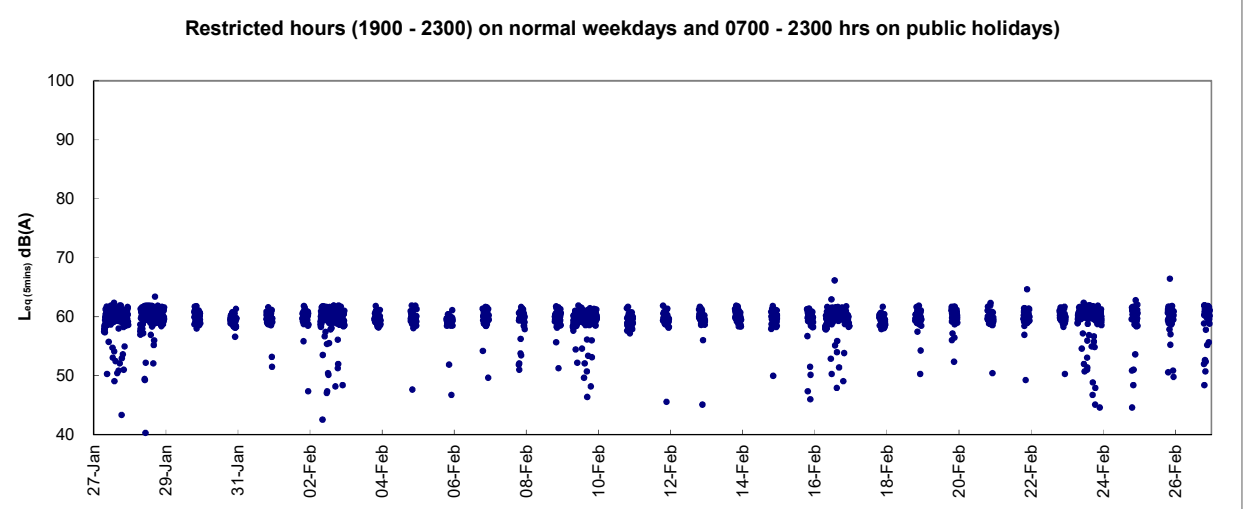

Graphic Presentation of Real Time Noise Monitoring Result (RTN2a- Hong Kong Electric Centre)