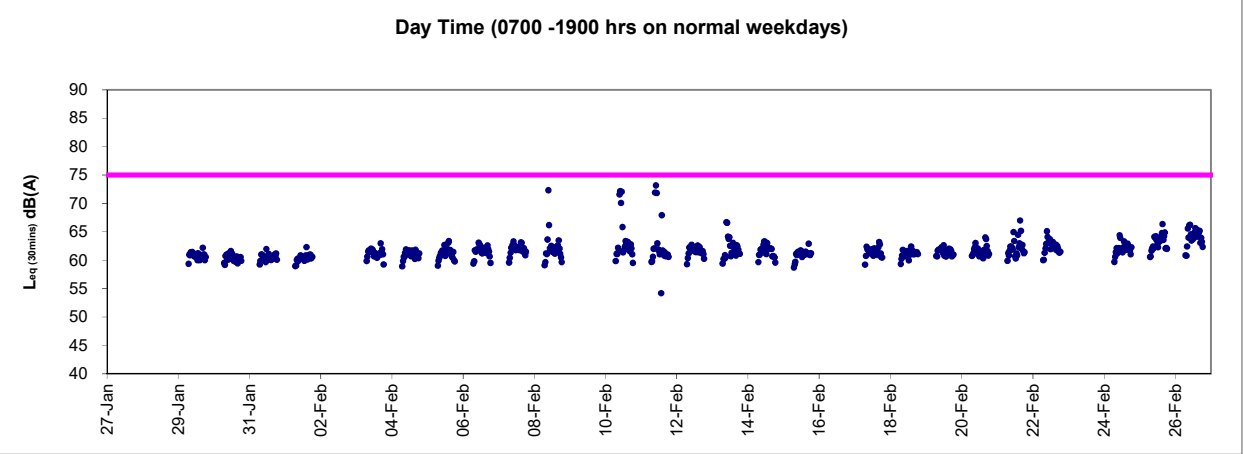

Graphic Presentation of Real Time Noise Monitoring Result (RTN2a- Hong Kong Electric Centre)