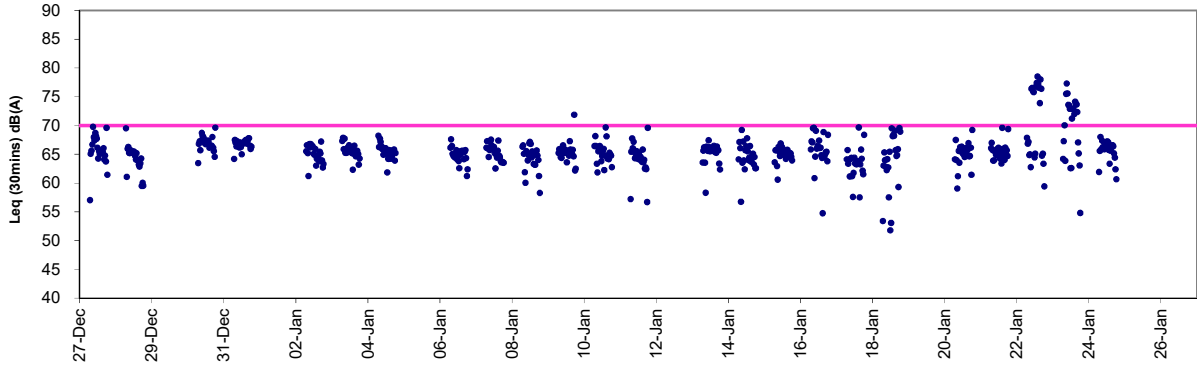

Graphic Presentation of Real Time Noise Monitoring Result (RTN3-Yu Lee Mo Fan Memorial School)

Day Time (0700 -1900 hrs on normal weekdays)