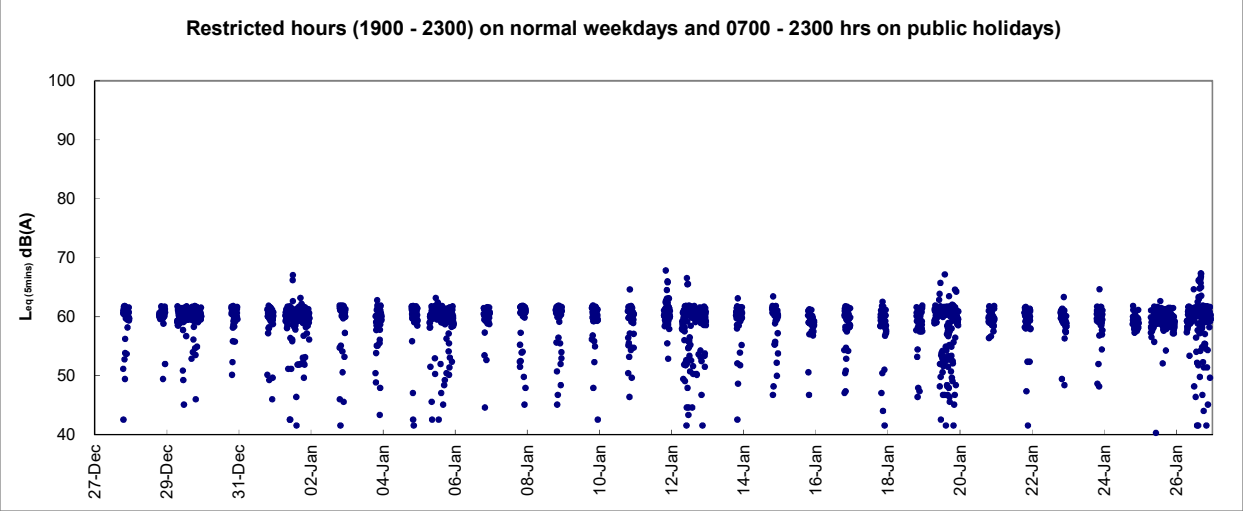

Day Time (0700 -1900 hrs on normal weekdays)

Restricted hours (1900 - 2300) on normal weekdays and 0700 - 2300 hrs on public holidays)

Night Time (2300 - 0700hrs)

Remark:

- Power supply was suspended from 10 January 2020 02:51 to 11:11 due to interruption.
- Power supply was suspended from 17 January 2020 00:46 to 10:56 due to interruption.
- Power supply was suspended from 18 January 2020 02:36 to 21 January 2020 11:16 due to interruption.
- Power supply was suspended from 22 January 2020 02:56 to 24 January 2020 10:41 due to interruption.
- Power supply was suspended from 24 January 2020 02:26 to 26 January 2020 23:56 due to interruption.

Graphic Presentation of Real Time Noise Monitoring Result (RTN2a- Hong Kong Electric Centre)

Graphic Presentation of Real Time Noise Monitoring Result (RTN3-Yu Lee Mo Fan Memorial School)

Day Time (0700 -1900 hrs on normal weekdays)

Restricted hours (1900 - 2300) on normal weekdays and 0700 - 2300 hrs on public holidays)

Night Time (2300 - 0700hrs)

Graphic Presentation of Real Time Noise Monitoring Result (RTN4-Causeway Bay Community Centre)