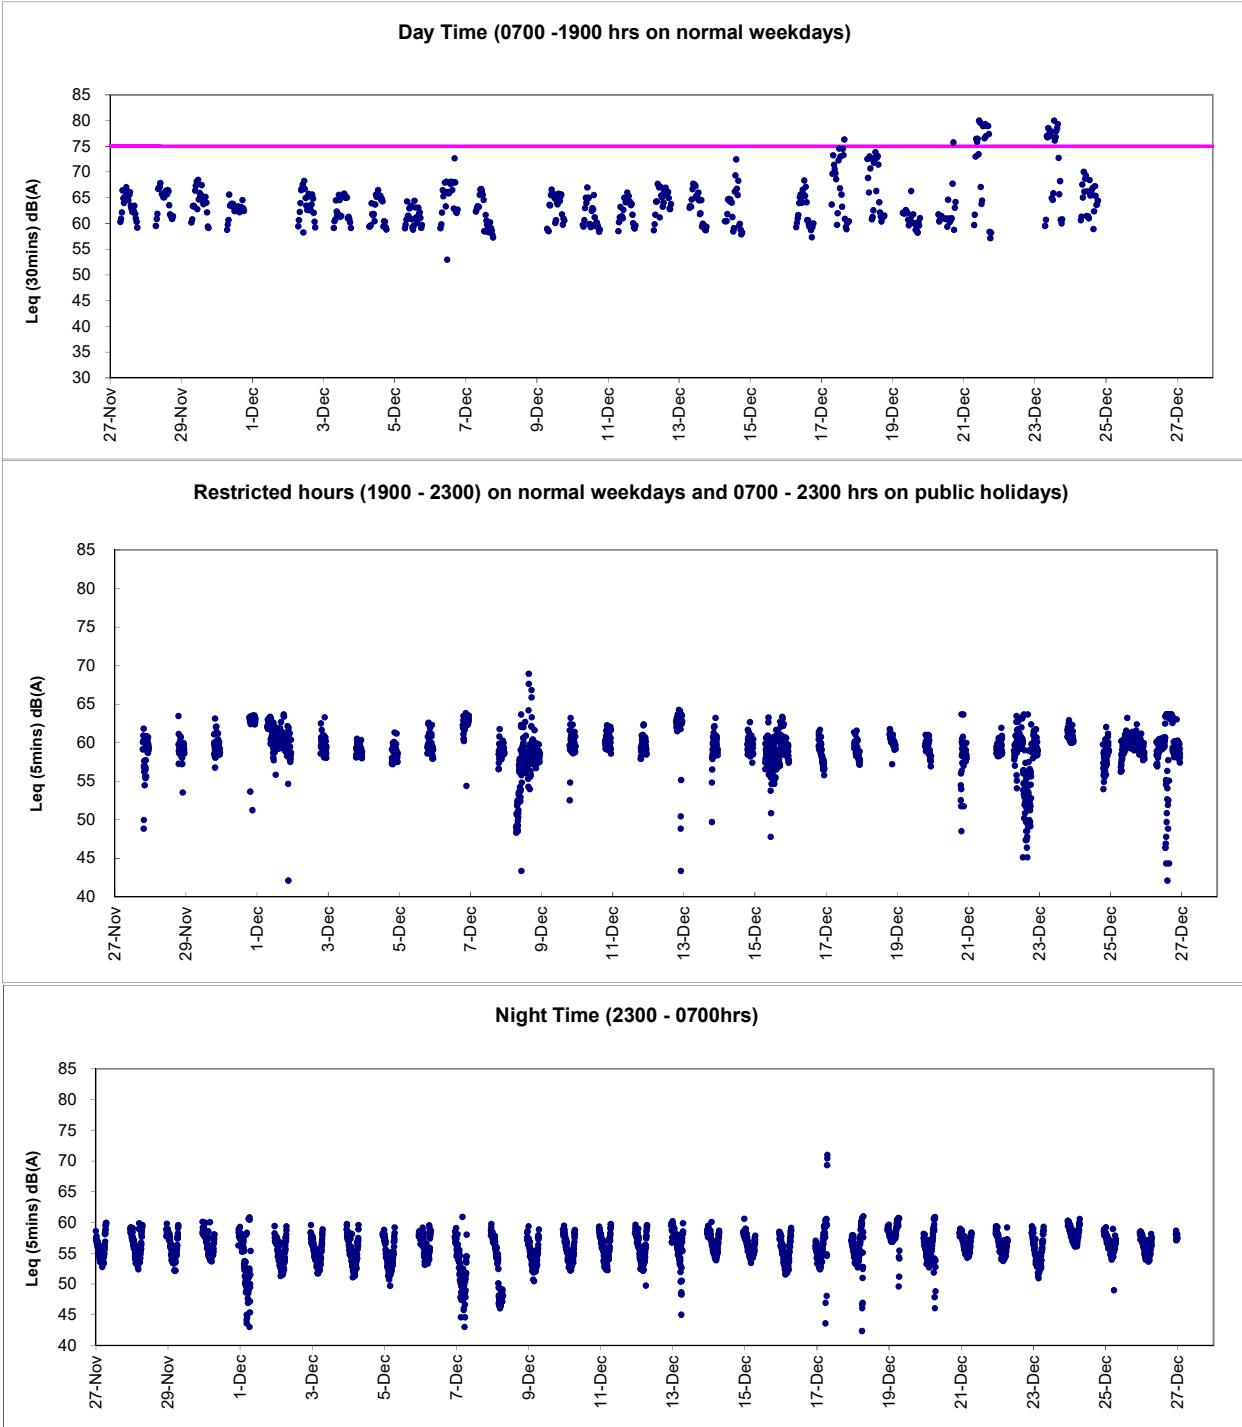

Graphic Presentation of Real Time Noise Monitoring Result (RTN1-Food and Environmental Hygiene Department Depot)

Remark:
Power supply was suspended from 28 November 2019 11:26 to 29 November 11:16 due to interruption.

Graphic Presentation of Real Time Noise Monitoring Result (RTN2a- Hong Kong Electric Centre)

Graphic Presentation of Real Time Noise Monitoring Result (RTN3-Yu Lee Mo Fan Memorial School)

Remark:
Power supply was suspended from 26 November 2019 00:01 to 27 November 15:11 due to interruption.

Graphic Presentation of Real Time Noise Monitoring Result (RTN4-Causeway Bay Community Centre)

Remark:
Power supply was suspended from 20 December 2019 10:06 to 10:26 due to interruption.

Graphic Presentation of Real Time Noise Monitoring Result (RTN1-Food and Environmental Hygiene Department Depot)

Day Time (0700 -1900 hrs on normal weekdays)

Restricted hours (1900 - 2300) on normal weekdays and 0700 - 2300 hrs on public holidays)

Night Time (2300 - 0700hrs)

Remark:

- Power supply was suspended from 10 January 2020 02:51 to 11:11 due to interruption.
- Power supply was suspended from 17 January 2020 00:46 to 10:56 due to interruption.
- Power supply was suspended from 18 January 2020 02:36 to 21 January 2020 11:16 due to interruption.
- Power supply was suspended from 22 January 2020 02:56 to 24 January 2020 10:41 due to interruption.
- Power supply was suspended from 24 January 2020 02:26 to 26 January 2020 23:56 due to interruption.