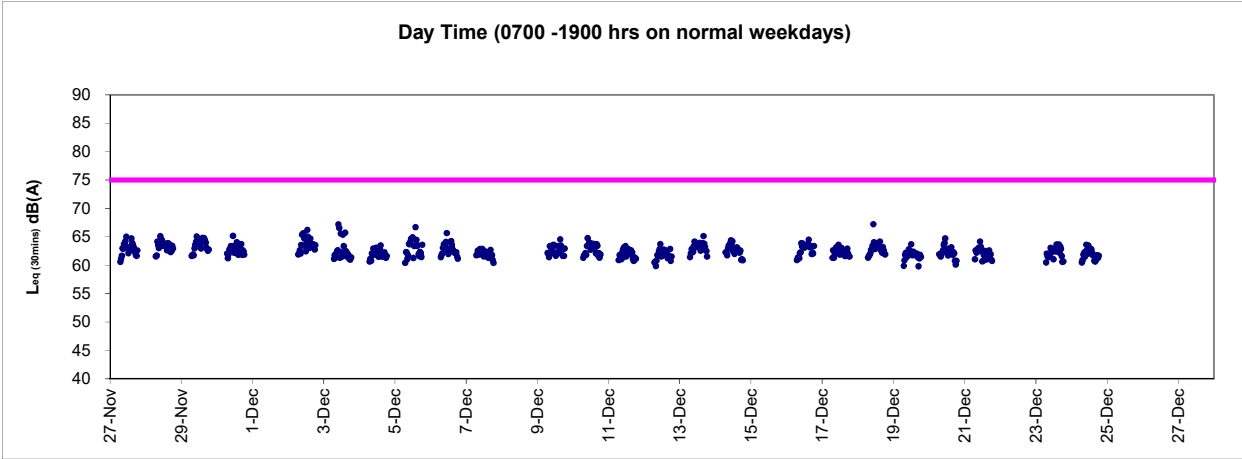

Graphic Presentation of Real Time Noise Monitoring Result (RTN2a- Hong Kong Electric Centre)