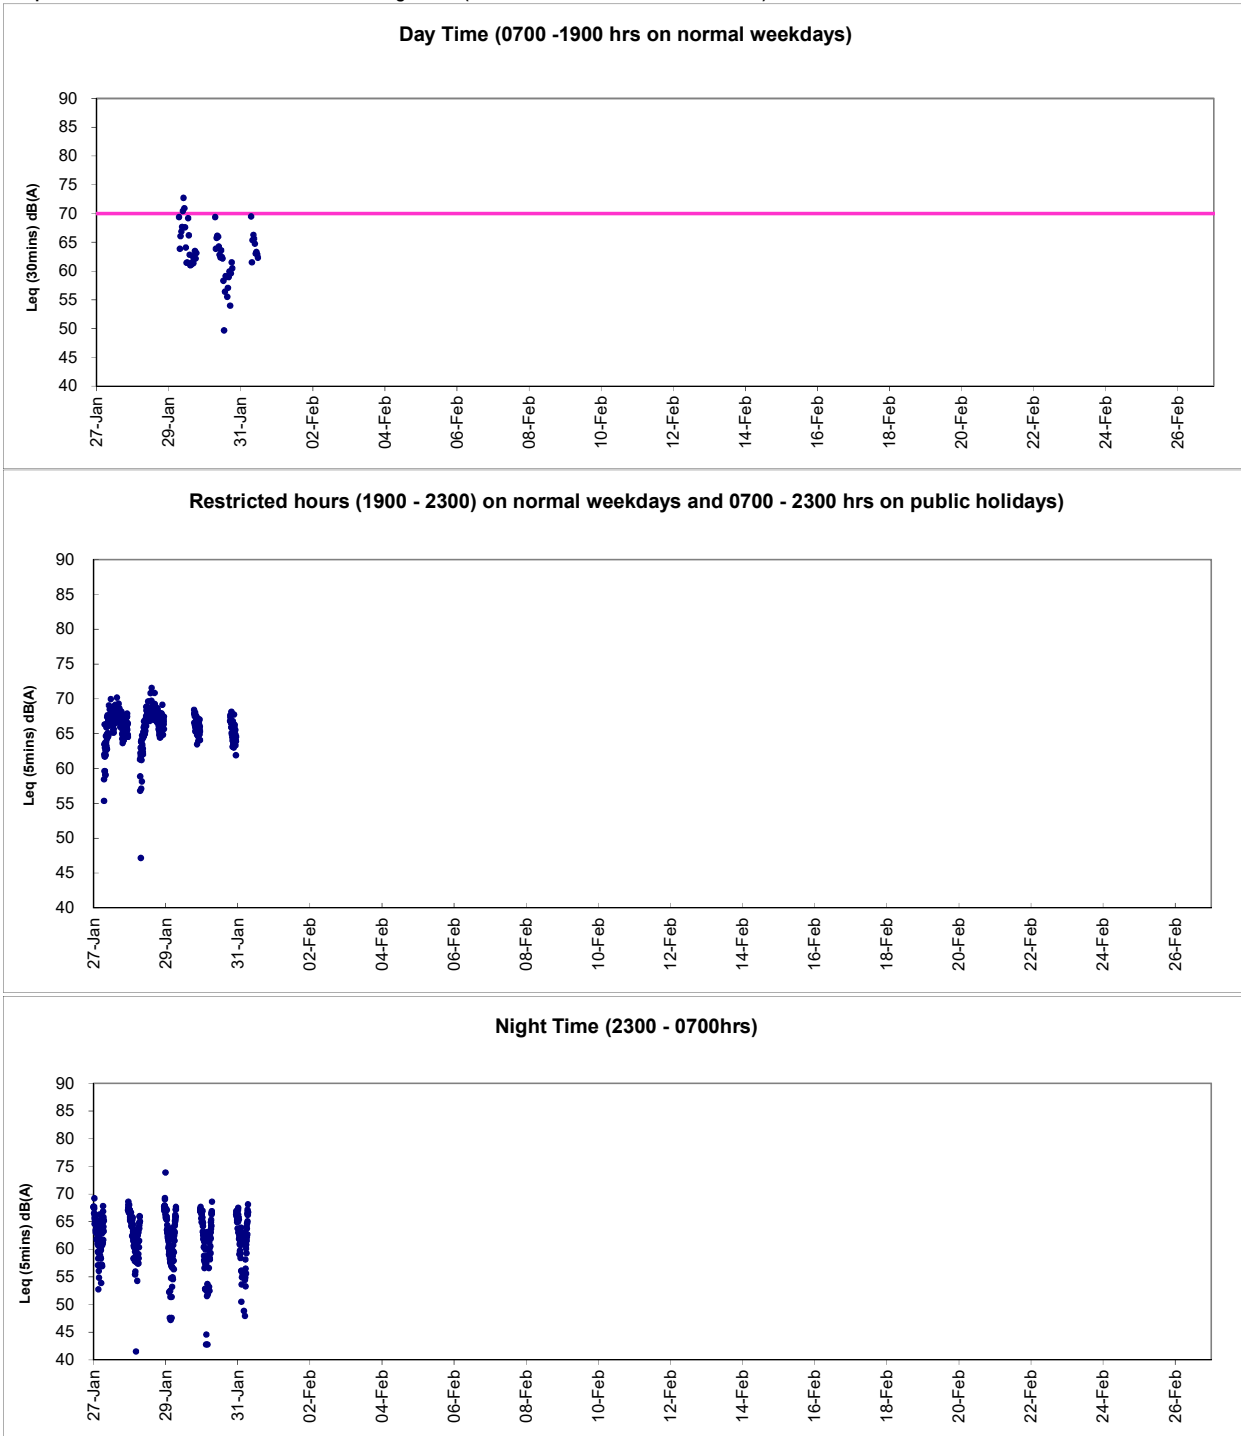

Day Time (0700 -1900 hrs on normal weekdays)

Restricted hours (1900 - 2300) on normal weekdays and 0700 - 2300 hrs on public holidays)

Night Time (2300 - 0700hrs)

Remark:

- Power supply was suspended from 10 January 2020 02:51 to 11:11 due to interruption.
- Power supply was suspended from 17 January 2020 00:46 to 10:56 due to interruption.
- Power supply was suspended from 18 January 2020 02:36 to 21 January 2020 11:16 due to interruption.
- Power supply was suspended from 22 January 2020 02:56 to 24 January 2020 10:41 due to interruption.
- Power supply was suspended from 24 January 2020 02:26 to 26 January 2020 23:56 due to interruption.

Restricted hours (1900 - 2300) on normal weekdays and 0700 - 2300 hrs on public holidays)

Night Time (2300 - 0700hrs)

Graphic Presentation of Real Time Noise Monitoring Result (RTN4-Causeway Bay Community Centre)

Graphic Presentation of Real Time Noise Monitoring Result (RTN1-Food and Environmental Hygiene Department Depot)

Remark:

Power supply was suspended from 27 January 2020 00:01 to 31 January 11:01 due to interruption.
Power supply was suspended from 11 February 2020 11:31 to 14 February 11:31 due to interruption.
Power supply was suspended from 14 February 2020 18:01 to 18 February 11:01 due to interruption.

Graphic Presentation of Real Time Noise Monitoring Result (RTN2a- Hong Kong Electric Centre)

Graphic Presentation of Real Time Noise Monitoring Result (RTN3-Yu Lee Mo Fan Memorial School)

Remark:
Data collection was suspended from 1 February 2020 to 26 February 2020 due to access denied