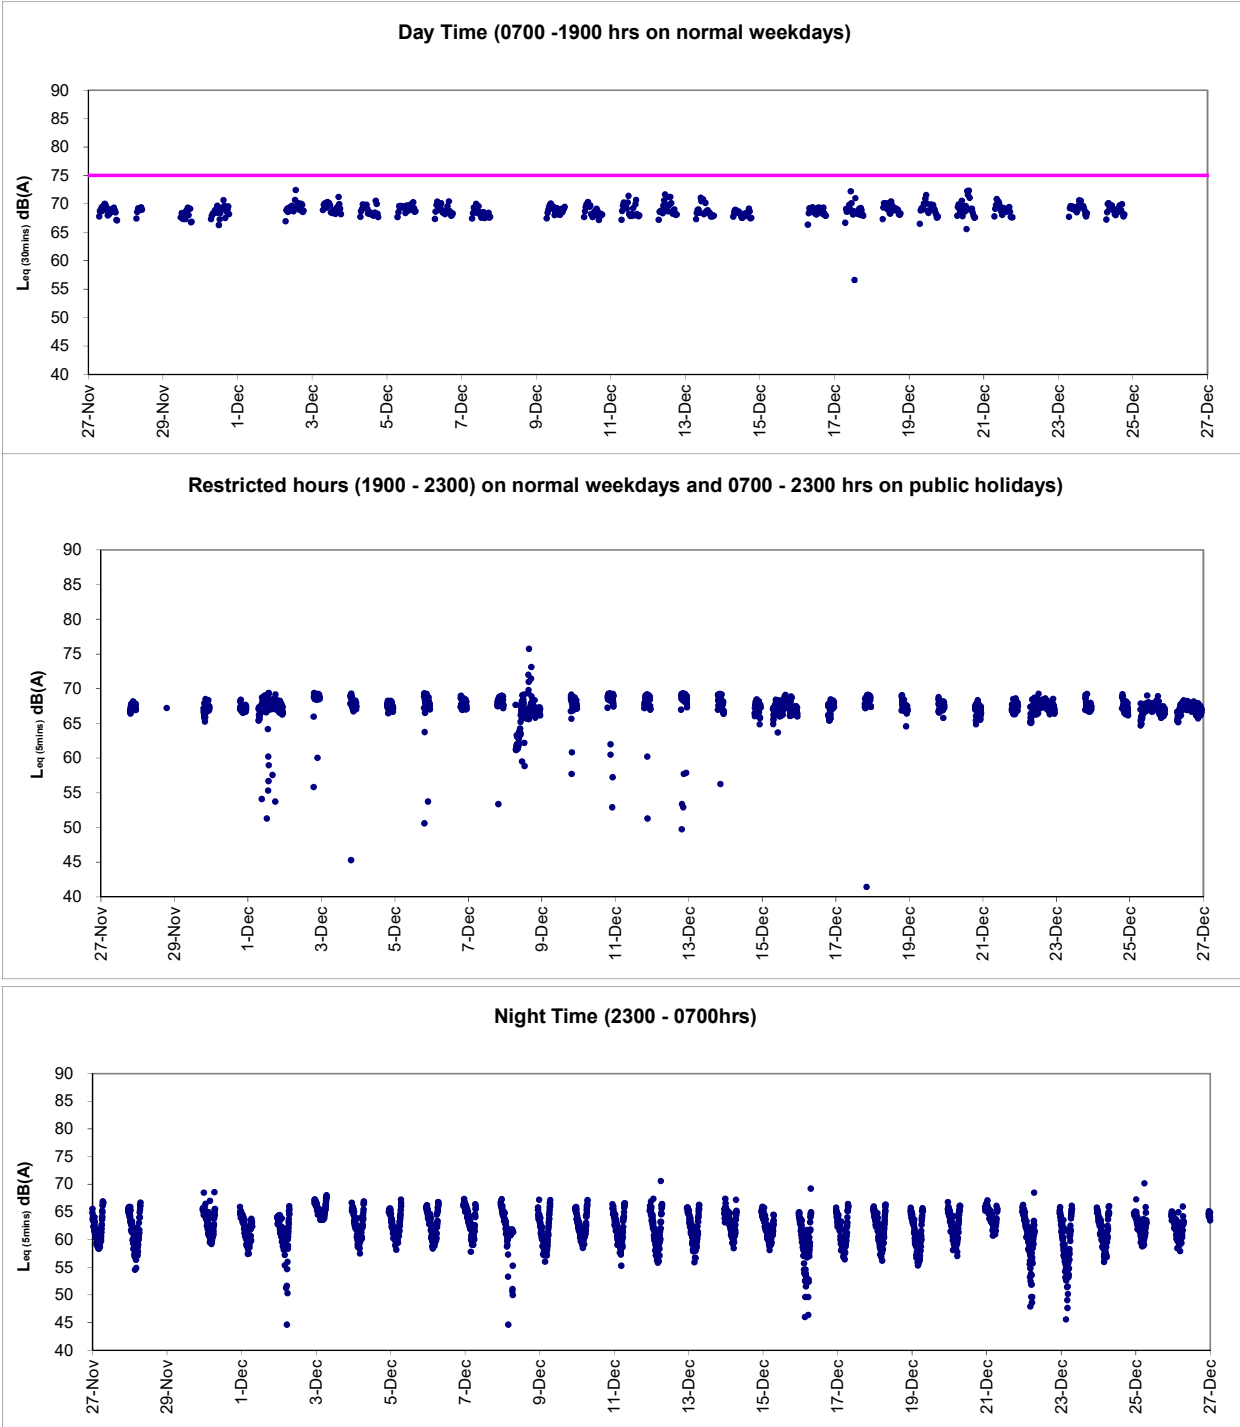

Graphic Presentation of Real Time Noise Monitoring Result (RTN1-Food and Environmental Hygiene Department Depot)

Remark:
Power supply was suspended from 28 November 2019 11:26 to 29 November 11:16 due to interruption.

Graphic Presentation of Real Time Noise Monitoring Result (RTN2a- Hong Kong Electric Centre)

Graphic Presentation of Real Time Noise Monitoring Result (RTN3-Yu Lee Mo Fan Memorial School)

Remark:
Power supply was suspended from 26 November 2019 00:01 to 27 November 15:11 due to interruption.

Day Time (0700 -1900 hrs on normal weekdays)

Restricted hours (1900 - 2300) on normal weekdays and 0700 - 2300 hrs on public holidays)

Night Time (2300 - 0700hrs)

Remark:

- Power supply was suspended from 10 January 2020 02:51 to 11:11 due to interruption.
- Power supply was suspended from 17 January 2020 00:46 to 10:56 due to interruption.
- Power supply was suspended from 18 January 2020 02:36 to 21 January 2020 11:16 due to interruption.
- Power supply was suspended from 22 January 2020 02:56 to 24 January 2020 10:41 due to interruption.
- Power supply was suspended from 24 January 2020 02:26 to 26 January 2020 23:56 due to interruption.